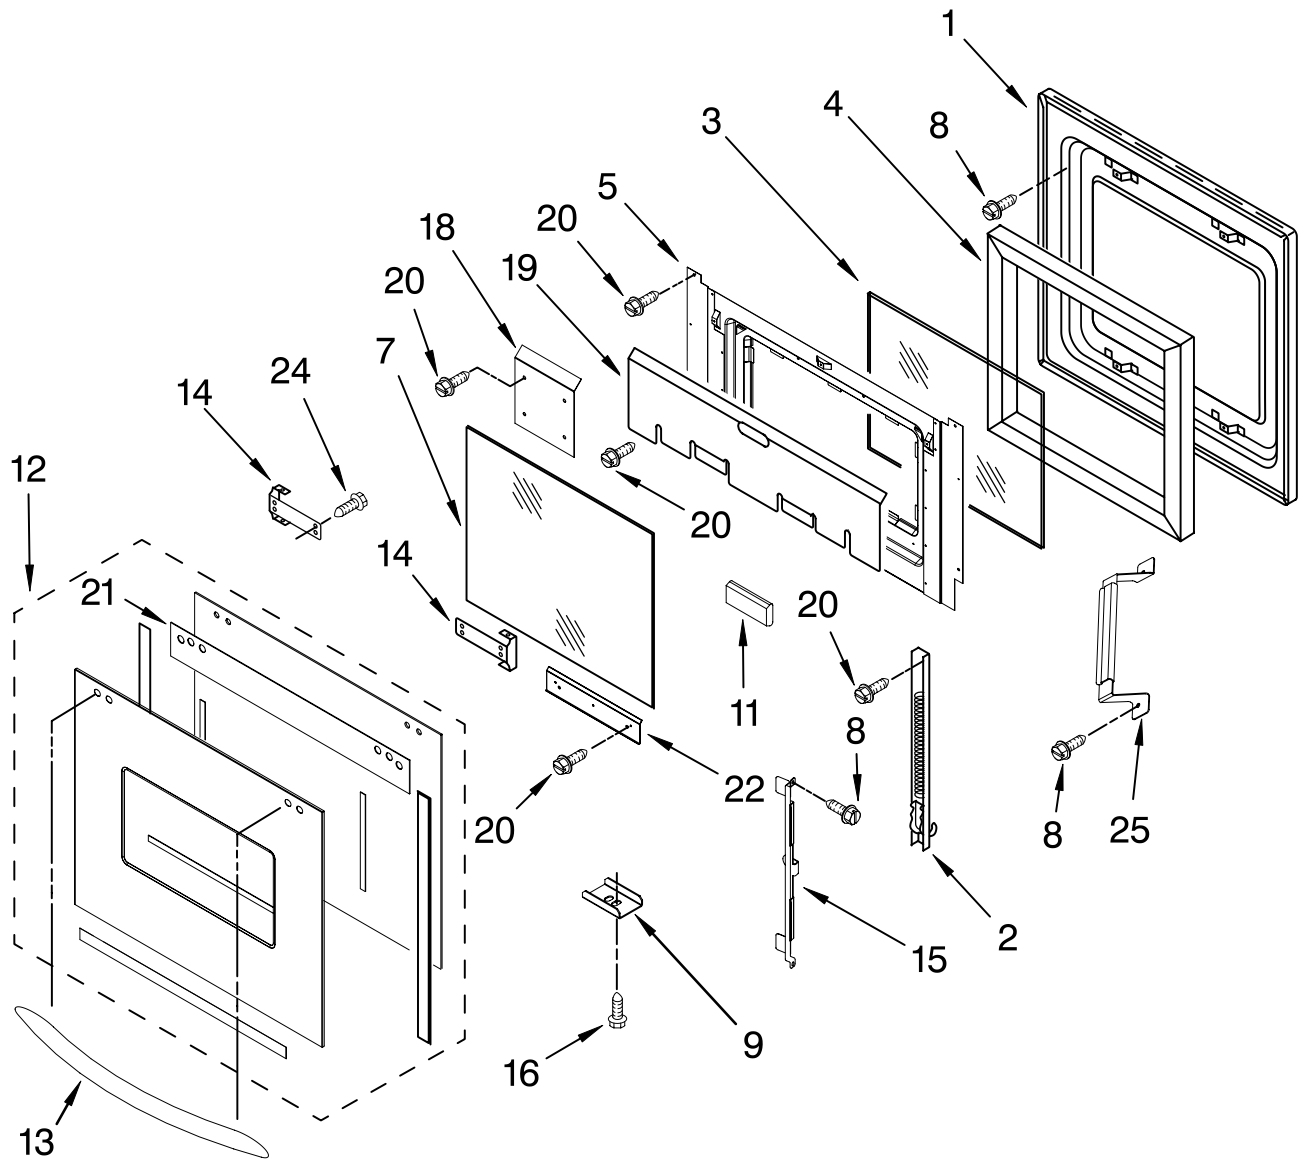

**FOLLOWING PARTS
NOT ILLUSTRATED**

INSULATION

8300158	Insulation, Wrap
8300159	Insulation, Back

OVEN DOOR PARTS

For Model: KDRP767RSS01

(Stainless Steel)

Illus. No.	Part No.	DESCRIPTION
1	8300152	Door Liner
2	9760579	Hinge, Door R.Side
	9760580	L.Side
3	4449259	Glass, Inner
4	8300797	Insulation, Door
5	8300190	Retainer, Glass
7	4449263	Glass, Inner
8	4449743	Screw, 8-32 x 3/8